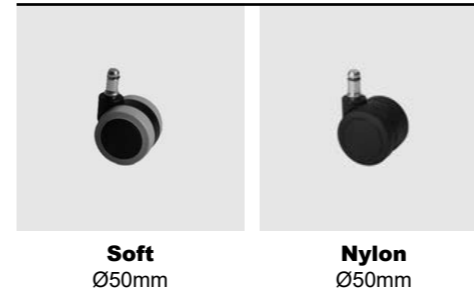

POP
Dark

POI
Cream

POB
Snowball

POV
Swamp

POA
Moss

PON
Powder

Rodas - Casters - Ruedas - Roulettes

Soft
Ø50mm